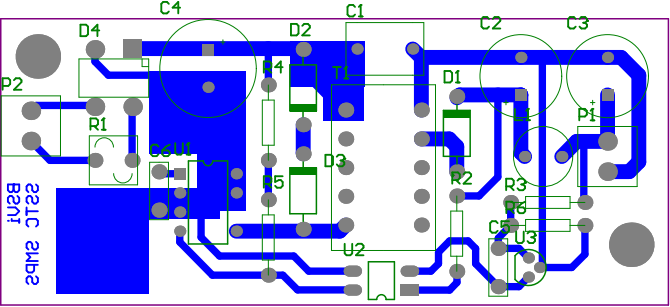

Project: SSTC SMPS		BSVi
Sheet: *		
Sheet of	Date: 24.09.2008 Time: 23:39:47	

221C 2MB2
B2N1